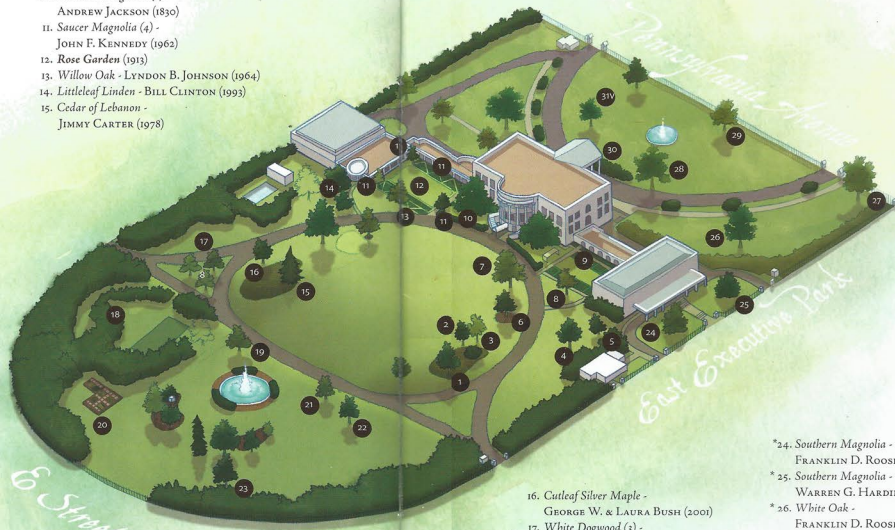

1. Purple Beech - GEORGE BUSH (1991)
2. White Dogwood -
BILL & HILLARY CLINTON (1996)
3. White Dogwood -
BILL & HILLARY CLINTON (1996)
4. Northern Red Oak -
DWIGHT D. EISENHOWER (1959)
5. Eastern Redbud - GEORGE BUSH (1990)
6. Littleleaf Linden - GEORGE BUSH &
QUEEN ELIZABETH II (1991)
7. Willow Oak - RONALD REAGAN (1988)
8. Silver Linden -
GEORGE W. & LAURA BUSH (2008)
9. Jacqueline Kennedy Garden (1965)

10. Southern Magnolia (2) -
ANDREW JACKSON (1830)
11. Saucer Magnolia (4) -
JOHN F. KENNEDY (1962)
12. Rose Garden (1913)
13. Willow Oak - LYNDON B. JOHNSON (1964)
14. Littleleaf Linden - BILL CLINTON (1993)
15. Cedar of Lebanon -
JIMMY CARTER (1978)

16. Cutleaf Silver Maple -
GEORGE W. & LAURA BUSH (2001)
17. White Dogwood (3) -
HILLARY RODHAM CLINTON (1994)
18. Children's Garden -
LADY BIRD JOHNSON (1969)
19. Japanese Maple -
FRANCIS FOLSOM CLEVELAND (1893)
20. White House Kitchen Garden (2009)
21. Japanese Maple - ROSALYNN CARTER (1978)
22. Willow Oak -
BILL & HILLARY CLINTON (1993)
23. White Oak - HERBERT HOOVER (1931)

- * 24. Southern Magnolia -
FRANKLIN D. ROOSEVELT (1942)
- * 25. Southern Magnolia -
WARREN G. HARDING (1922, replaced 1947)
- * 26. White Oak -
FRANKLIN D. ROOSEVELT (1935)
- * 27. Littleleaf Linden - BARACK OBAMA (2009)
- * 28. Red Maple - JIMMY CARTER (1977)
- * 29. Yulan Magnolia -
NANCY REAGAN (1982)
- * 30. English & American Boxwood -
HARRY S. TRUMAN (1952)
- * 31. Jefferson Elm -
GEORGE W. & LAURA BUSH (2006)